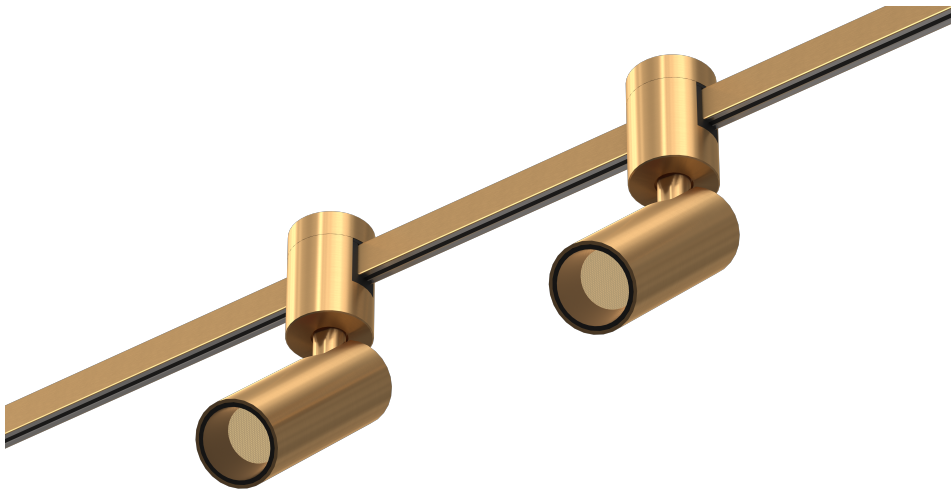

PEARL MAGNETIC TRACK LIGHT PL-M35

KEYLIGHT

SPAIN

PRODUCTOS DE ILUMINACION

SPECIFICATIONS

Product Code	PL-M35
Color Temperature	3000/4000k
Power	5W
Input Voltage	24V
Finishing Color	Sandy Black / Glossy Gold
Beam Angle	60°
Installation	Magnetic Track Mounted
CRI	90
Product Size	D35mm * H158mm
Certification	CE/CCC
IP Ration	IP20
Warranty	3 years

24V

CE IP20

CRI90